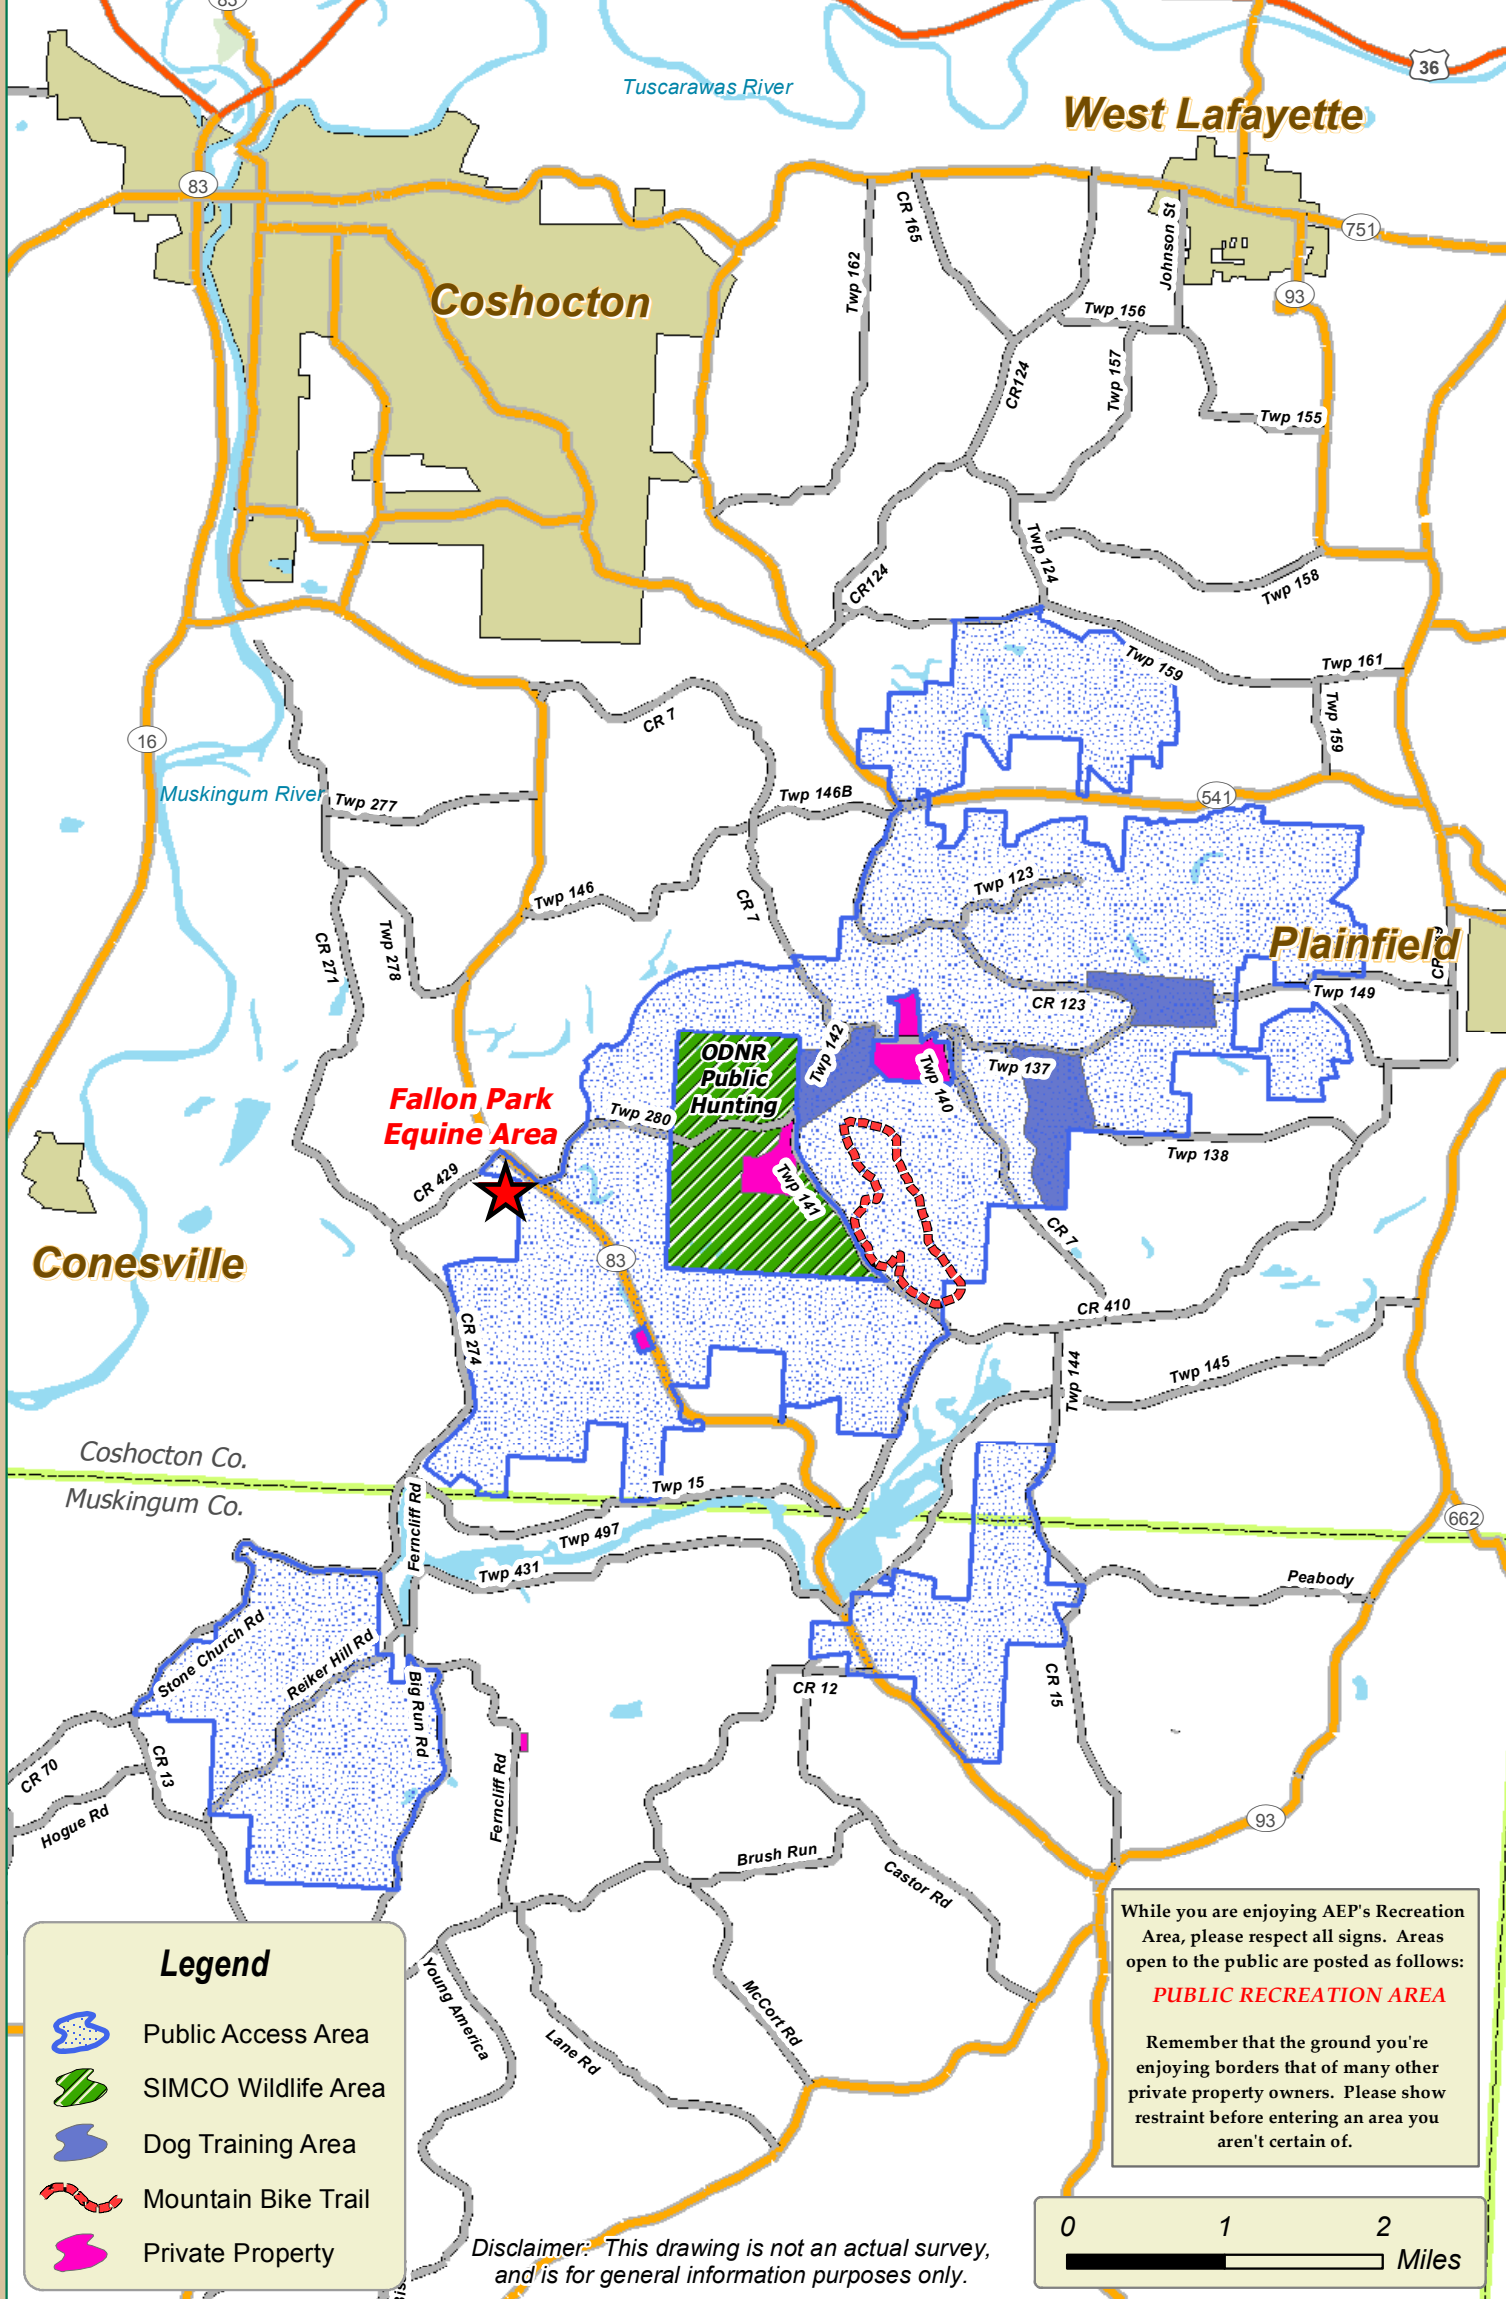

AEP / ODNR Division of Wildlife
 Conesville Public Recreation Area
 Muskingum & Coshocton Counties, Ohio
 10,635 Acres +/-

Legend

- Public Access Area
- SIMCO Wildlife Area
- Dog Training Area
- Mountain Bike Trail
- Private Property

While you are enjoying AEP's Recreation Area, please respect all signs. Areas open to the public are posted as follows:

PUBLIC RECREATION AREA

Remember that the ground you're enjoying borders that of many other private property owners. Please show restraint before entering an area you aren't certain of.

Disclaimer: This drawing is not an actual survey, and is for general information purposes only.