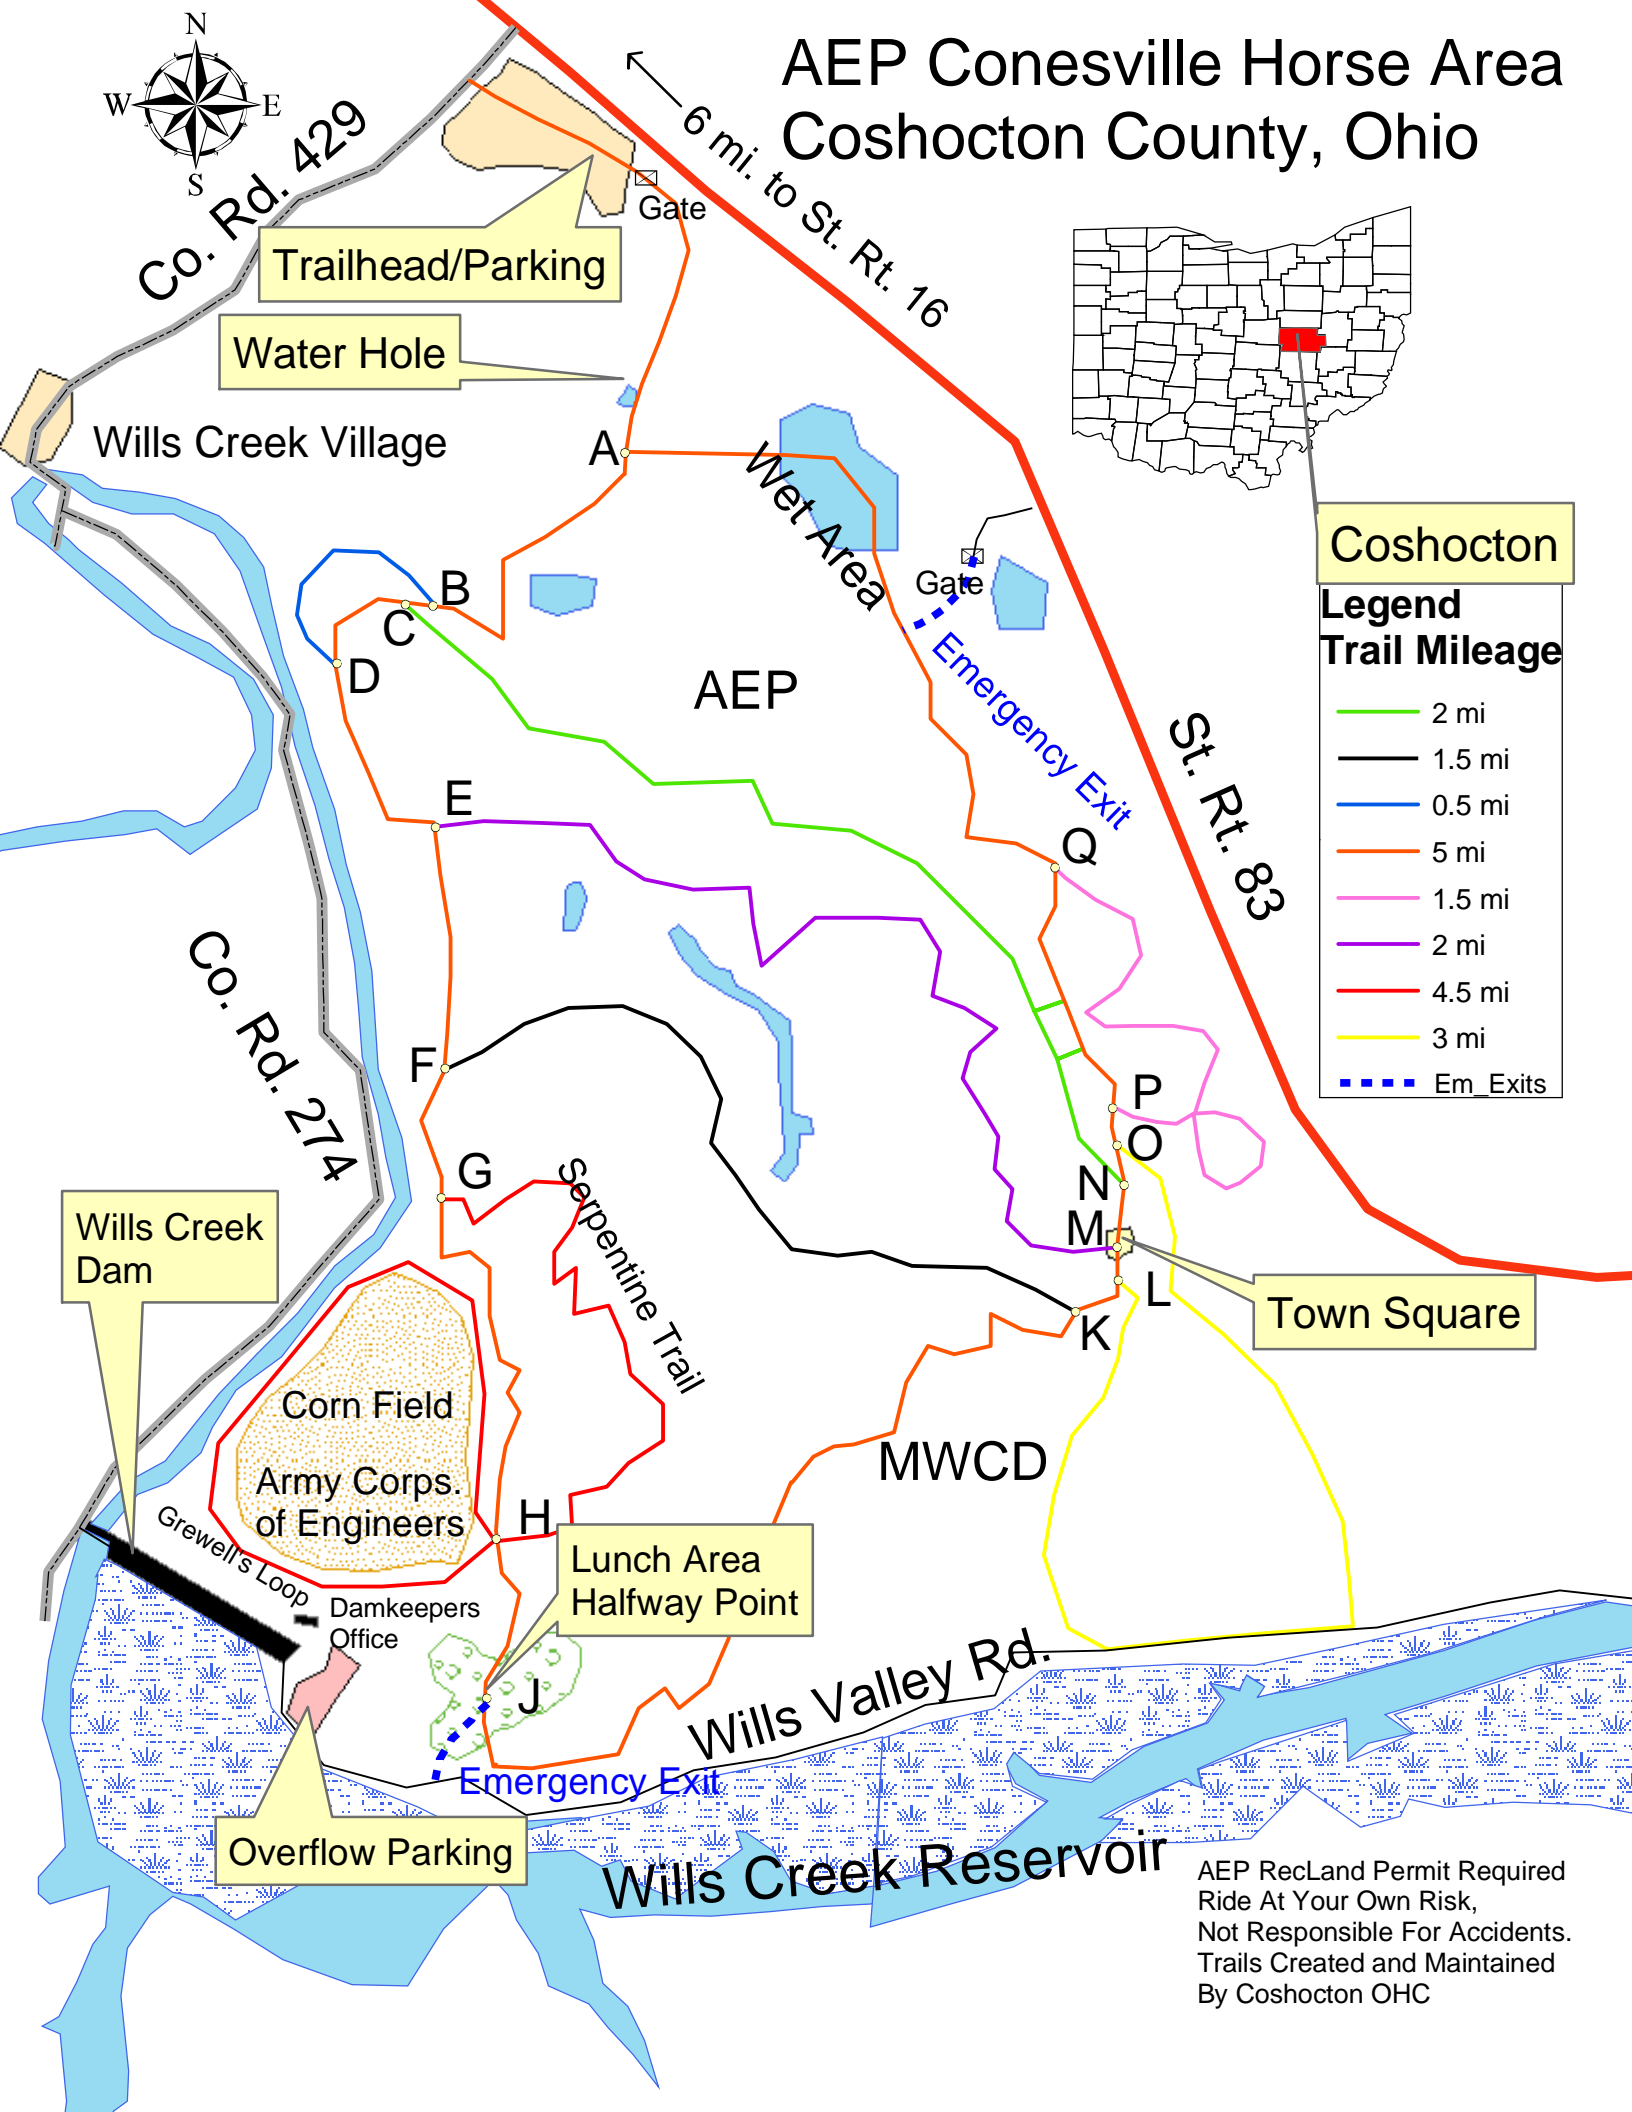

AEP Conesville Horse Area Coshocton County, Ohio

Coshocton

Legend Trail Mileage

- 2 mi
- 1.5 mi
- 0.5 mi
- 5 mi
- 1.5 mi
- 2 mi
- 4.5 mi
- 3 mi
- - - Em. Exits

AEP Recland Permit Required
Ride At Your Own Risk,
Not Responsible For Accidents.
Trails Created and Maintained
By Coshocton OHC