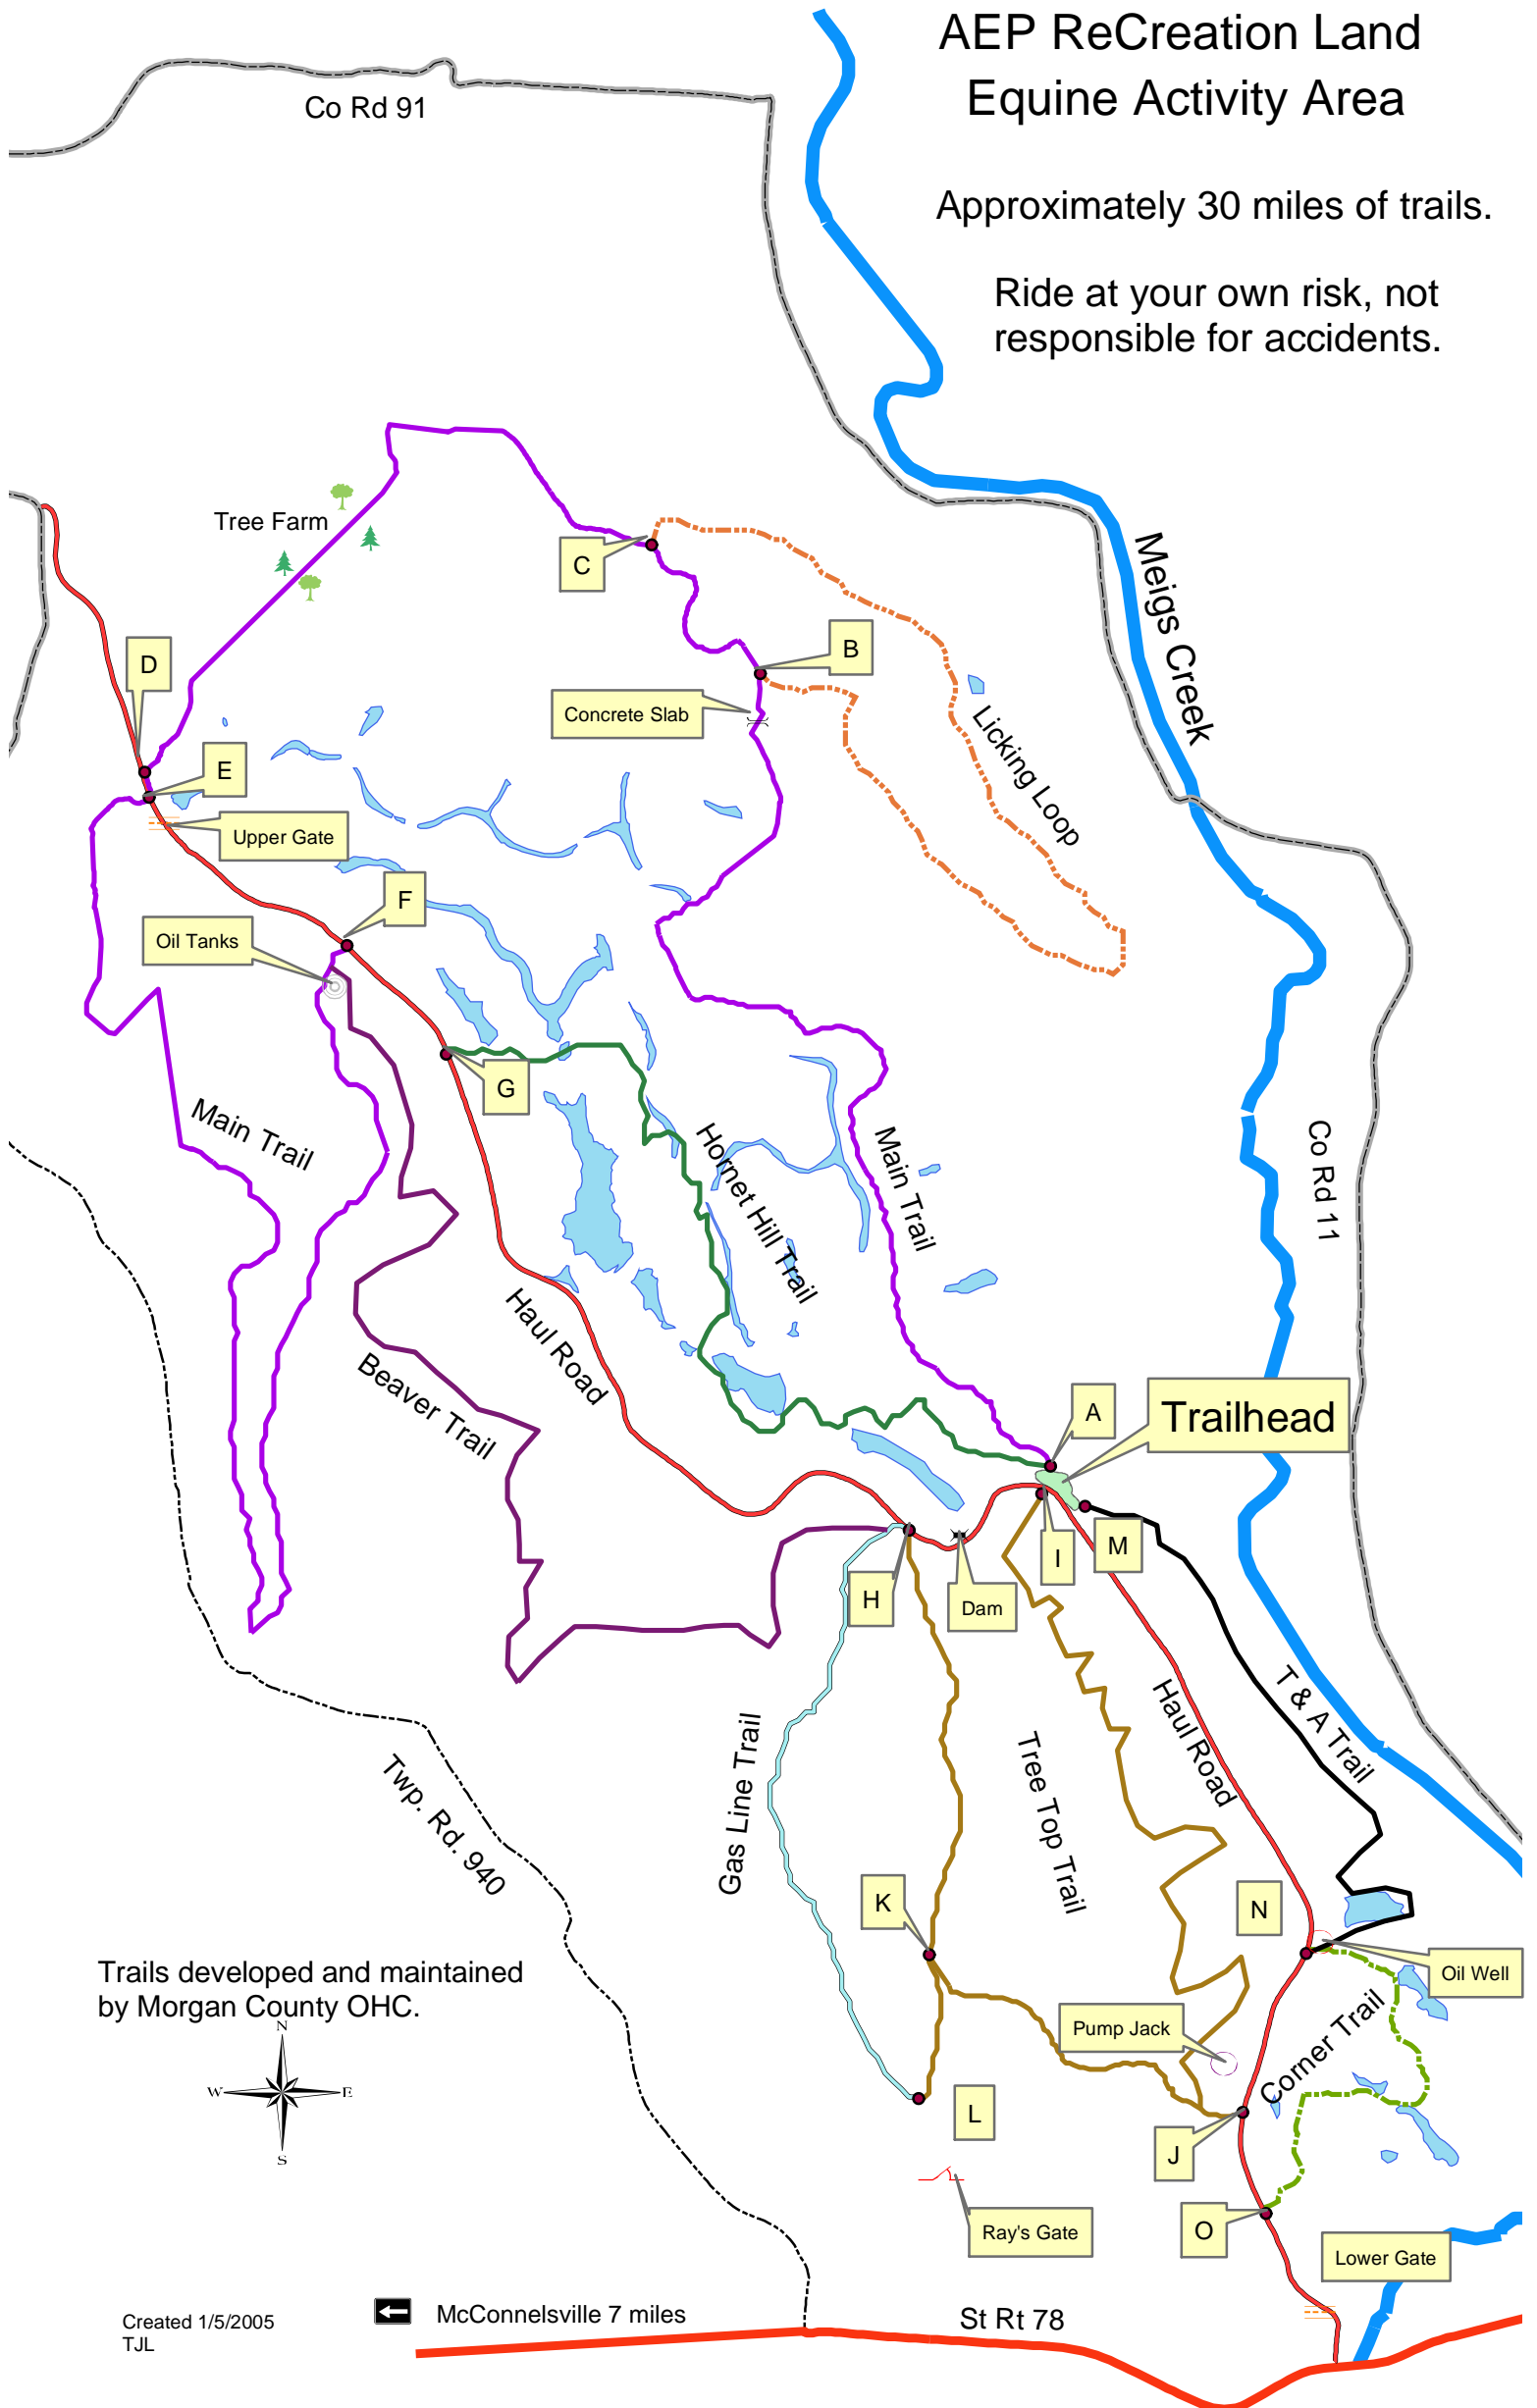

AEP ReCreation Land Equine Activity Area

Approximately 30 miles of trails.

Ride at your own risk, not
responsible for accidents.

Trails developed and maintained
by Morgan County OHC.

Created 1/5/2005
TJL

McConnelsville 7 miles

St Rt 78