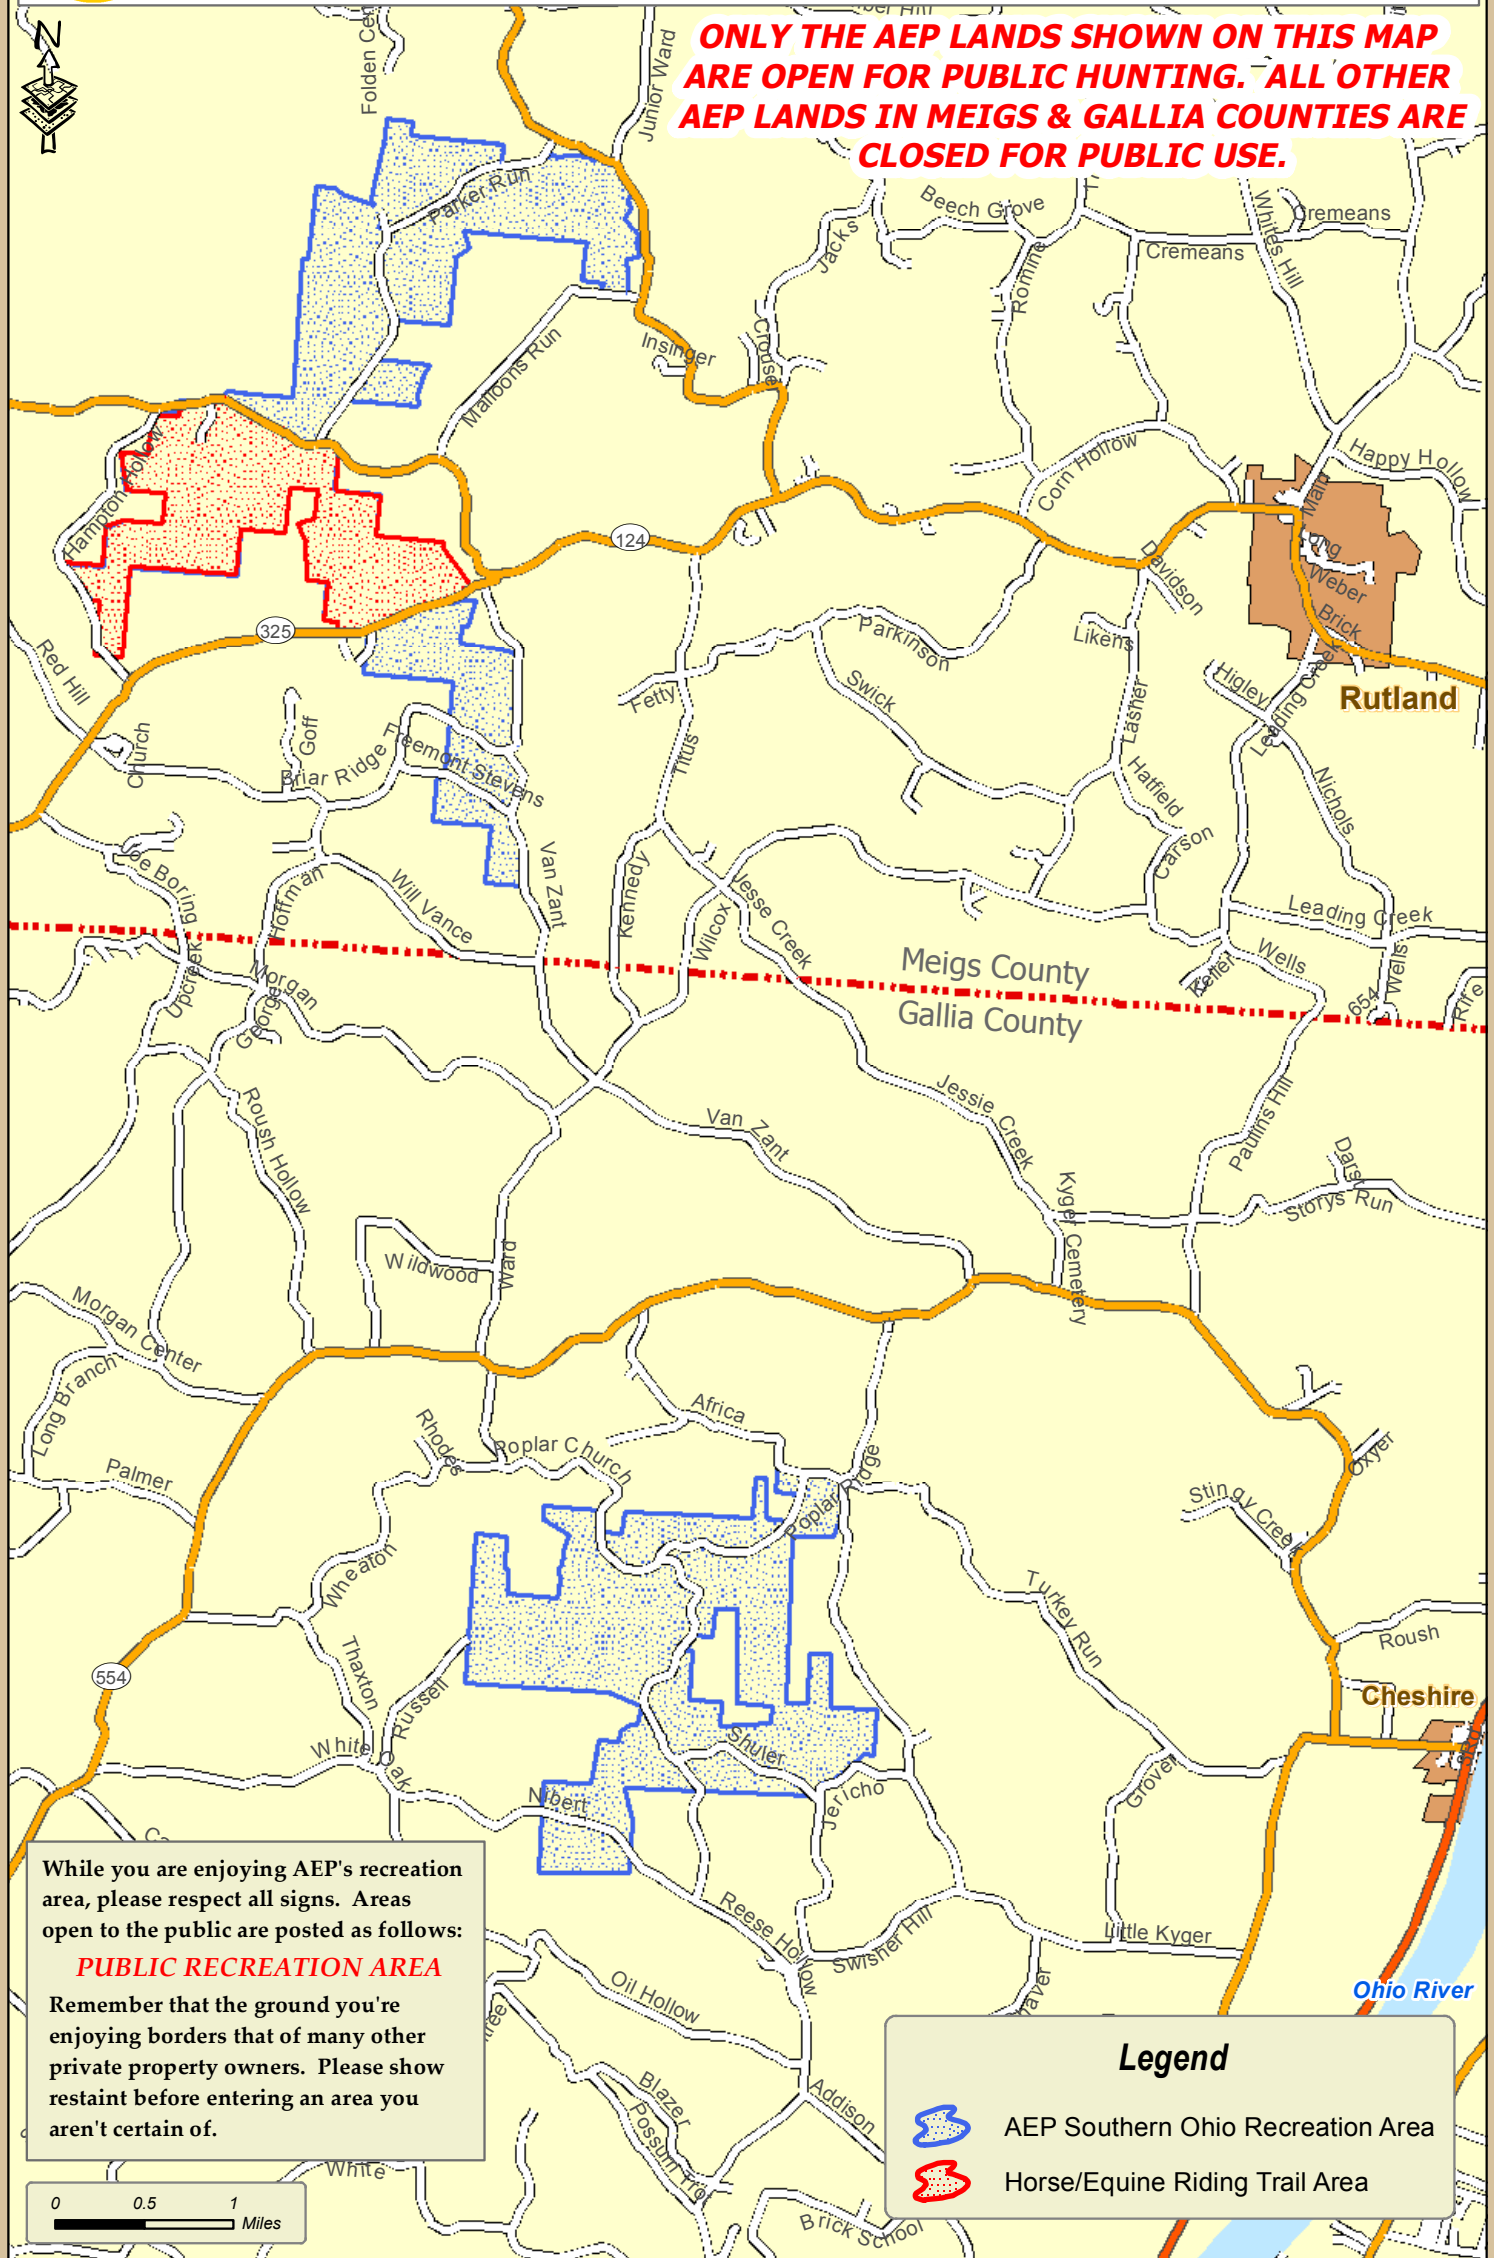

AEP / ODNR Division of Wildlife
 AEP Southern Ohio Recreation Area
 Meigs & Gallia Counties, Ohio
 Approx. 4,015 Acres

ONLY THE AEP LANDS SHOWN ON THIS MAP ARE OPEN FOR PUBLIC HUNTING. ALL OTHER AEP LANDS IN MEIGS & GALLIA COUNTIES ARE CLOSED FOR PUBLIC USE.

While you are enjoying AEP's recreation area, please respect all signs. Areas open to the public are posted as follows:

PUBLIC RECREATION AREA

Remember that the ground you're enjoying borders that of many other private property owners. Please show restraint before entering an area you aren't certain of.

Legend

-  AEP Southern Ohio Recreation Area
-  Horse/Equine Riding Trail Area

May, 2018

Disclaimer: This drawing is not an actual survey, and is for general information purposes only.

Cartography By: AEP Forestry Department