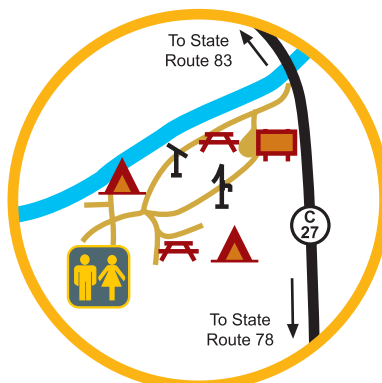

Recreation RC LAND

Campsites

A Hook Lake

C Sand Hollow

D Sawmill Road

H Woodgrove

K Bicentennial

G Maple Grove

E Windy Hill

F Miners Memorial Park

Legend	
	Information
	Buckeye Trail
	Haul Road
	County Line
	Scenic Overlook
	Shelter House
	Covered Bridge
	Picnic Tables
	Bulletin Board
	Registration
	Camping Area
	Latrine
	Water