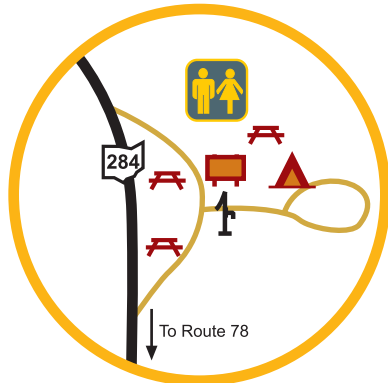

Recreation RC LAND

Campsites

A Hook Lake

C Sand Hollow

D Sawmill Road

H Woodgrove

K Bicentennial

G Maple Grove

E Windy Hill

F Miners Memorial Park

Legend	
	Information
	Buckeye Trail
	Haul Road
	County Line
	Scenic Overlook
	Shelter House
	Covered Bridge
	Picnic Tables
	Bulletin Board
	Registration
	Camping Area
	Latrine
	Water